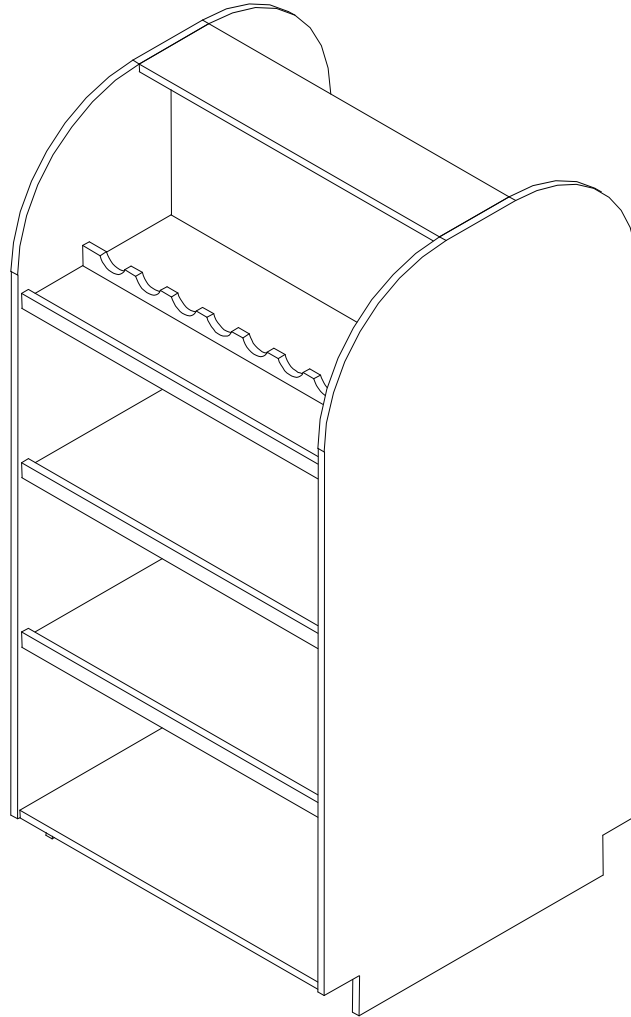

# WINE & ALCOHOL FIXTURE

**MODEL #:** WINE363672

**OVERALL SIZE:** 36W.36D.72H

**PRICE RANGE:** \$675-\$775

## STANDARD FEATURES:

- Melamine, Laminate, Paint, or Stain
- Color per customer choice
- Hardwood retainer trim
- Includes (6) fixed shelves
- 4" H recessed kick rail w/ black laminate