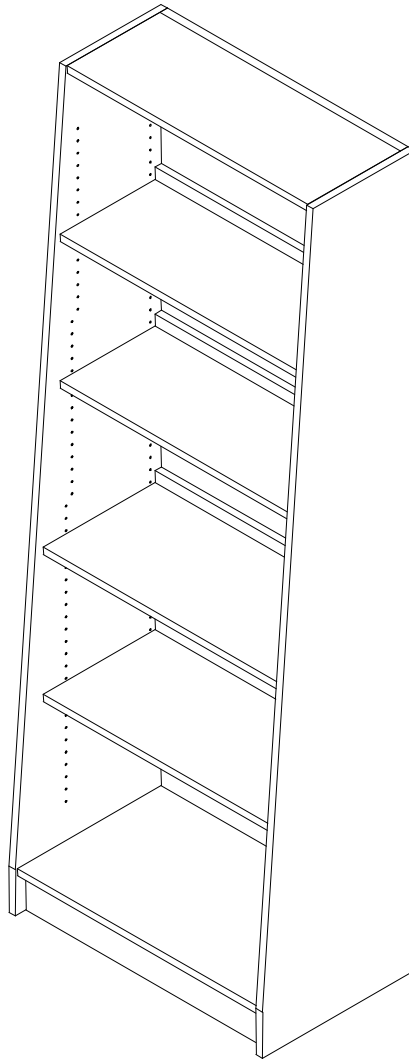

# WALL BOOKCASE

**MODEL #: WBKC301884**  
**OVERALL SIZE: 30W.18D.84H**  
**PRICE RANGE: \$475-\$575**

## STANDARD FEATURES:

- Melamine, Laminate, Paint, or Stain
- Color per customer choice
- Includes (4) adjustable shelves
- Straight or slanted dual position shelves
- 4" H recessed kick rail w/ black laminate