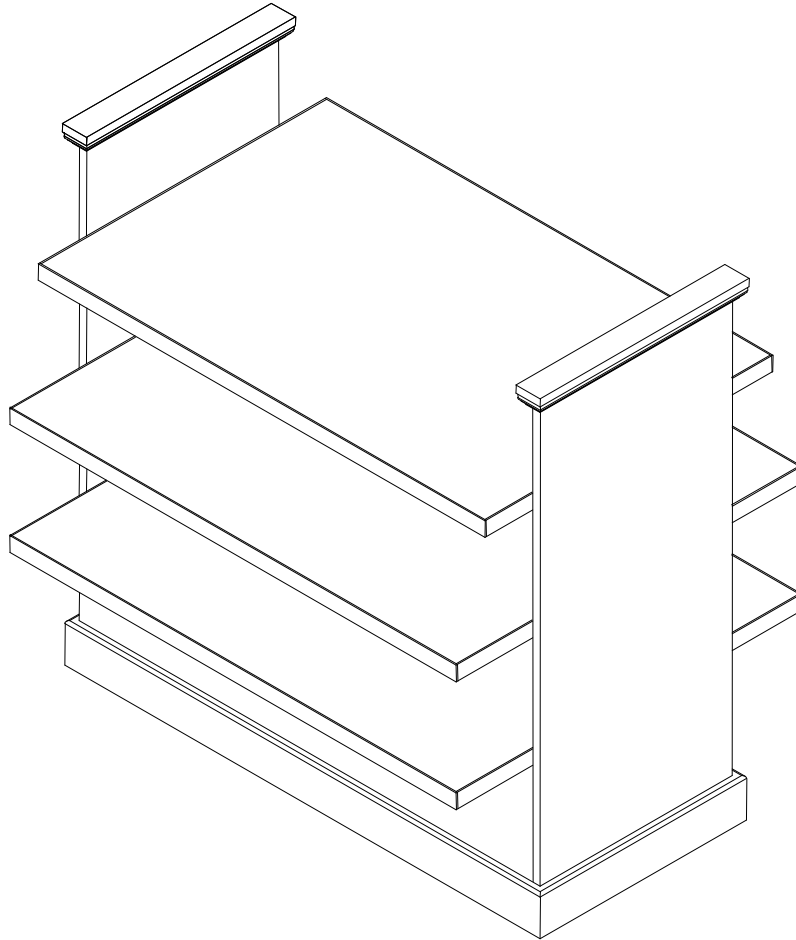

SHELF MERCHANDISER

MODEL #: SMER483652
OVERALL SIZE: 48W.36D.52H
PRICE RANGE: \$575-650

STANDARD FEATURES:

- Melamine, Laminate, Paint, or Stain
- Color per customer choice
- Hardwood shelf edge, base, and cap trim

ADDITIONAL OPTIONS:

- Width, depth, height modifications
- Heavy-duty swivel casters w/ brakes
- Adjustable shelves

Williamson Millworks

Your complete custom wood products source.