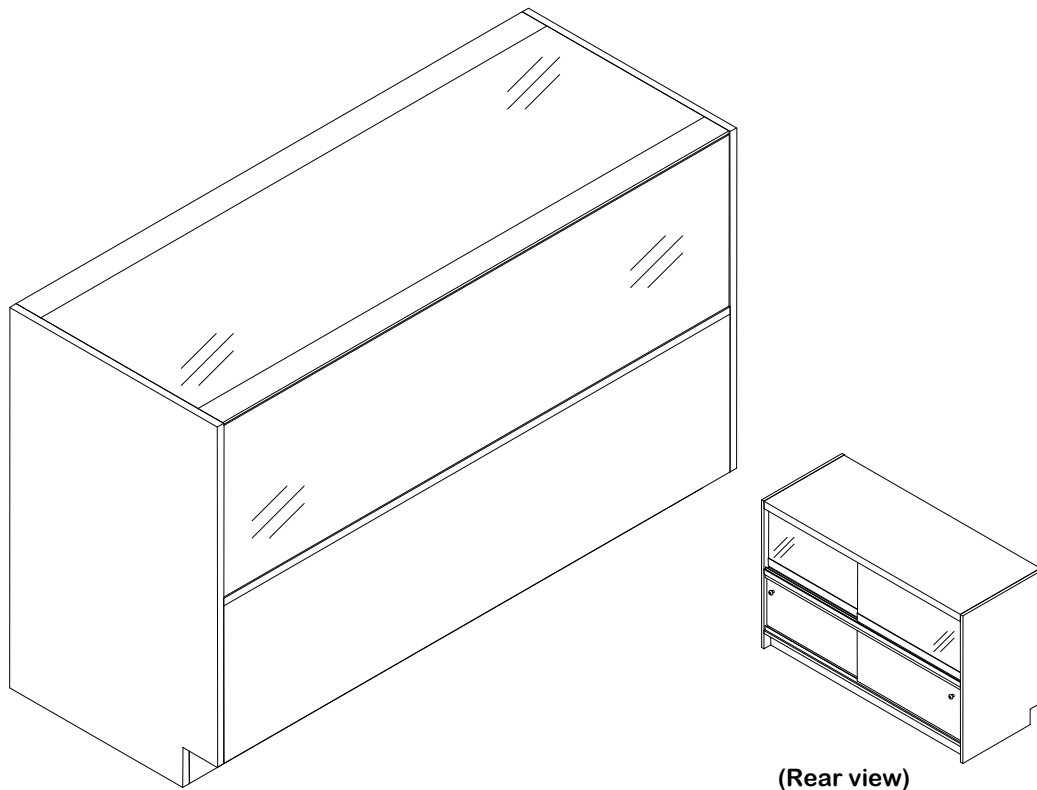

# GLASS SHOWCASE

**MODEL #: WBKC301884**  
**OVERALL SIZE: 30W.18D.84H**  
**PRICE RANGE: \$650**

## STANDARD FEATURES:

- Melamine, Laminate, Paint, or Stain
- Color per customer choice
- 1/4" thick tempered glass
- Sliding glass rear doors
- Lower storage w/ sliding doors