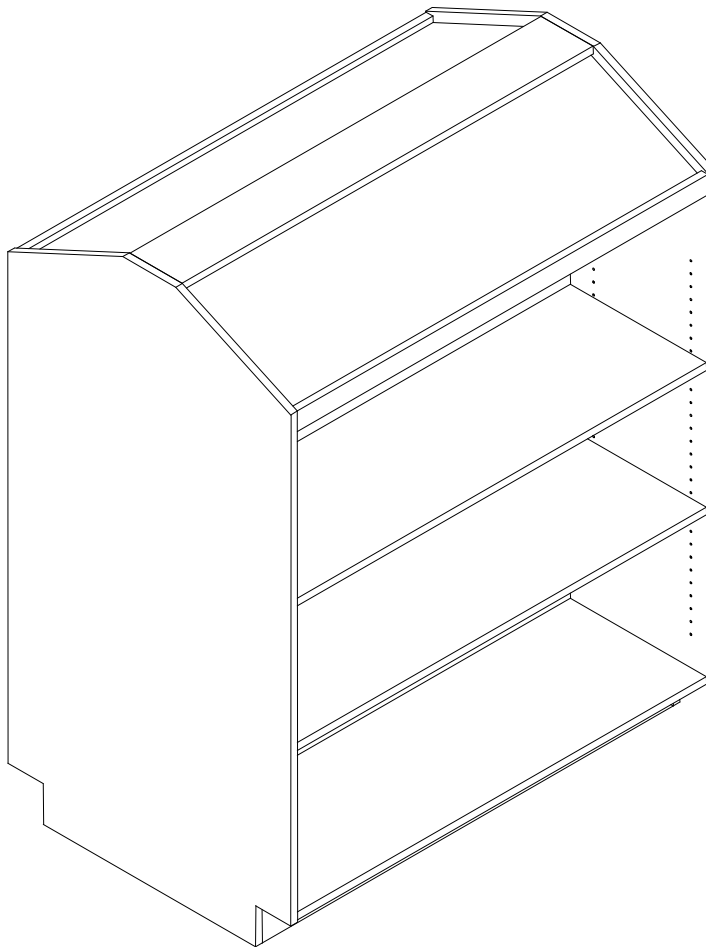

SHOE FIXTURE

MODEL #: SHOE483260
OVERALL SIZE: 48W.32D.60H
PRICE RANGE: \$675-\$775

STANDARD FEATURES:

- Melamine, Laminate, Paint, or Stain
- Color per customer choice
- Includes (4) adjustable shelves
- 4" H recessed kick rail w/ black laminate

ADDITIONAL OPTIONS:

- Width, depth, height modifications
- Display shelf liner
- Matching end cap available

Williamson Millworks

Your complete custom wood products source.
