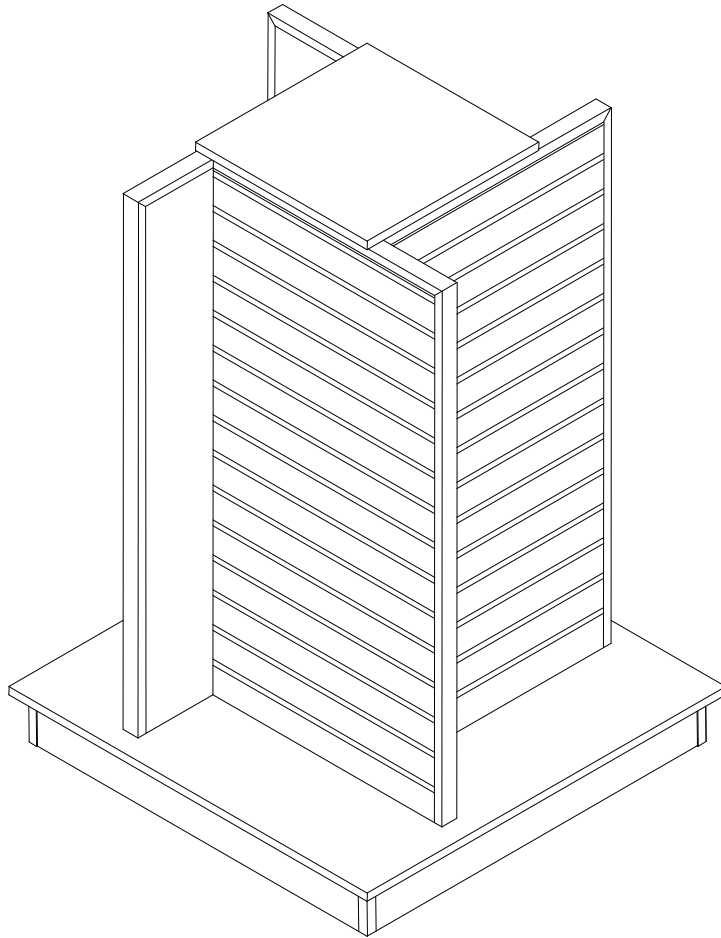

PINWHEEL

MODEL #: PINW363652
OVERALL SIZE: 36W.36D.52H
PRICE RANGE: \$600-\$700

STANDARD FEATURES:

- Melamine, Laminate, Paint, or Stain
- Color per customer choice
- Hardwood trim
- 4" H plywood base w/ black laminate
- Base aluminum corner protectors

ADDITIONAL OPTIONS:

- Width, depth, height modifications
- Heavy-duty swivel casters w/ brakes
- Reinforced slatwall inserts
- Wood or glass shelving
- Slatwall hardware

Williamson Millworks

Your complete custom wood products source.