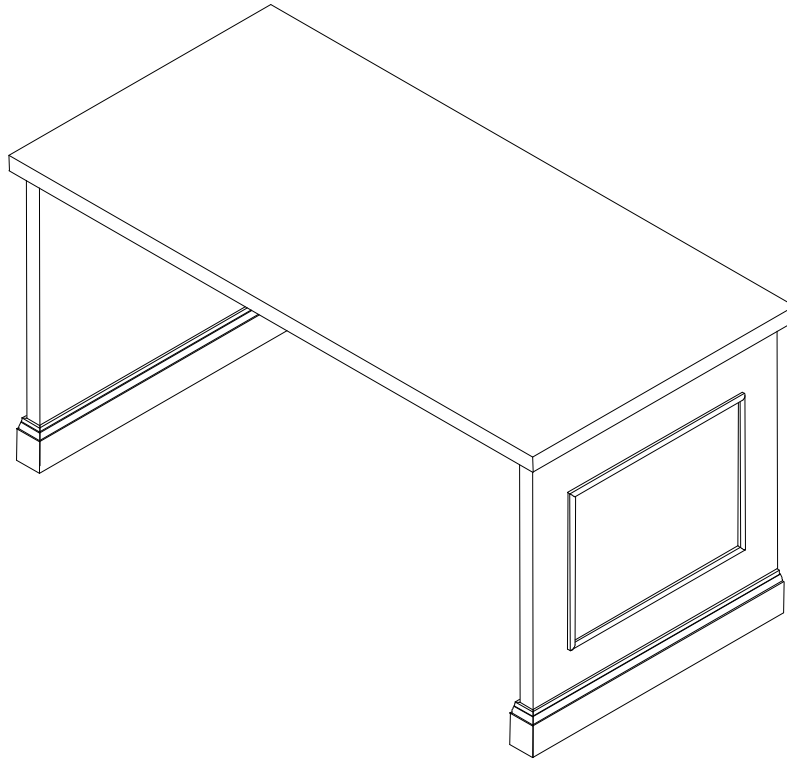

# NESTING TABLE SET- PANEL END

(Set includes 2 tables)

**MODEL #:** NEST6048-PNL

**LARGE TABLE SIZE:** 60W.30D.30H

**SMALL TABLE SIZE:** 48W.24D.22H

**PRICE RANGE:** \$675-\$725

## STANDARD FEATURES:

- Paint, or Stain
- Laminate or plywood veneer top
- Color per customer choice
- Hardwood decorative and base trim