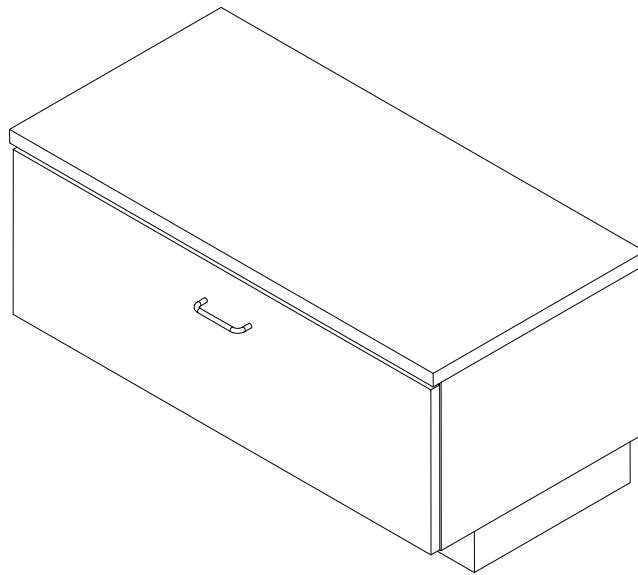

# LOWBOY

**MODEL #:** LOWB361818  
**OVERALL SIZE:** 36W.18D.18H  
**PRICE RANGE:** \$250-\$300

## STANDARD FEATURES:

- Melamine, Laminate, Paint, or Stain
- Color per customer choice
- Finished Birch drawer interior
- Heavy-duty drawer slide
- Wire pull
- 4" H plywood base w/ black laminate