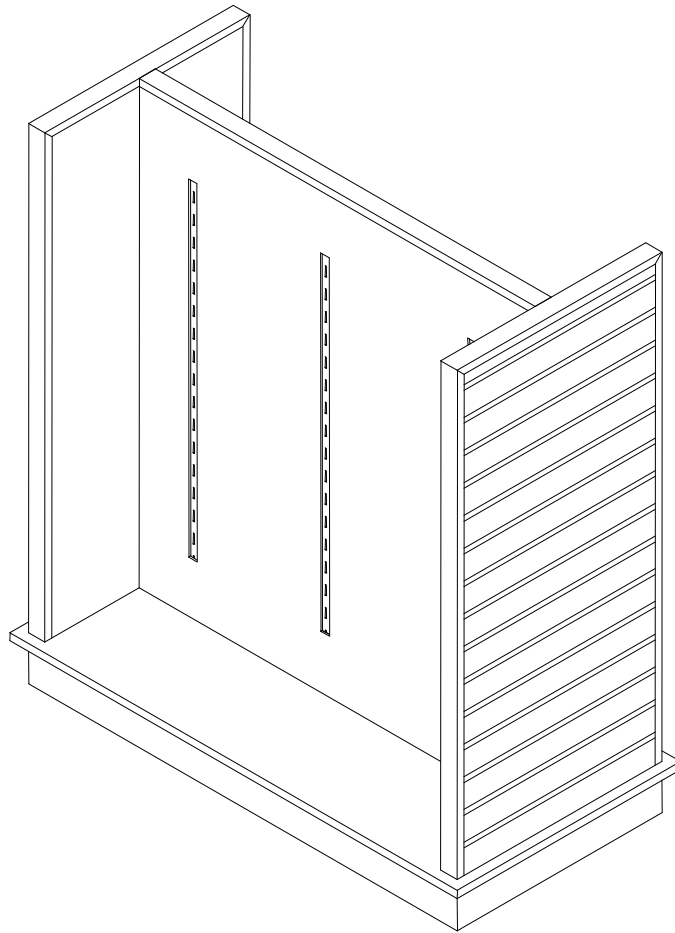

H-FIXTURE

MODEL #: HFXT482452
OVERALL SIZE: 48W.24D.52H
PRICE RANGE: \$600-\$700

STANDARD FEATURES:

- Melamine, Laminate, Paint, or Stain
- Color selection per customer choice
- Slotted standards center panel both sides
- Slatwall ends
- Hardwood trim
- 4" H plywood base w/ black laminate
- Base aluminum corner protectors

ADDITIONAL OPTIONS:

- Width, depth, height modifications
- Heavy-duty swivel casters w/ brakes
- All slatwall or all standards surfaces
- Reinforced slatwall inserts
- Wood or glass shelves
- Slatwall/Standards hardware