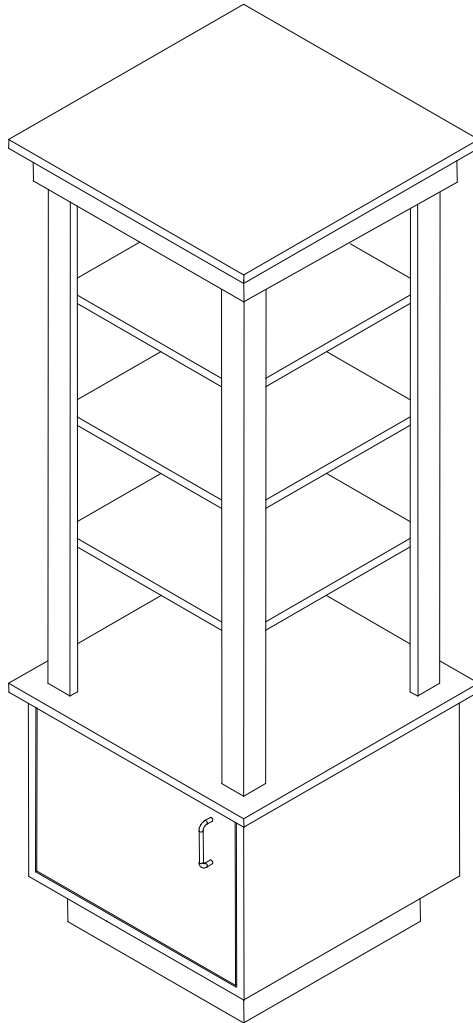

DISPLAY TOWER

MODEL #: DTWR242472
OVERALL SIZE: 24W.24D.72H
PRICE RANGE: \$750-900

STANDARD FEATURES:

- Melamine, Laminate, Paint, or Stain
- Color per customer choice
- Includes (3) adjustable wood shelves
- Lower storage w/ adjustable shelf
- Wire pull
- 4" H plywood base w/ black laminate
- Base aluminum corner protectors

ADDITIONAL OPTIONS:

- Width, depth, height modifications
- Heavy-duty swivel casters w/ brakes
- Glass shelves

Williamson Millworks

Your complete custom wood products source.