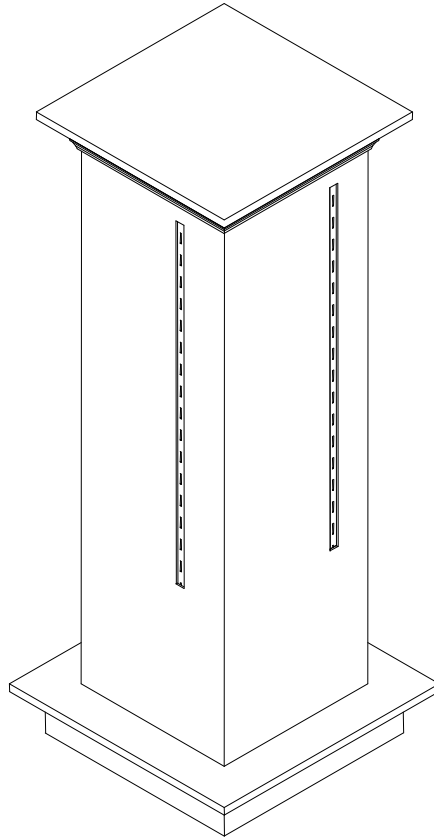

COLUMN STAND

MODEL #: COLM242460
OVERALL SIZE: 24W.24D.60H
PRICE RANGE: \$360-\$430

STANDARD FEATURES:

- Melamine, Laminate, Paint, or Stain
- Color per customer choice
- Slotted standards all sides
- Hardwood crown trim
- 4" H plywood base w/ black laminate
- Base aluminum corner protectors

ADDITIONAL OPTIONS:

- Width, depth, height modifications
- Heavy-duty swivel casters w/ brakes
- Slatwall sides
- Standards/Slatwall hardware

Williamson Millworks

Your complete custom wood products source.