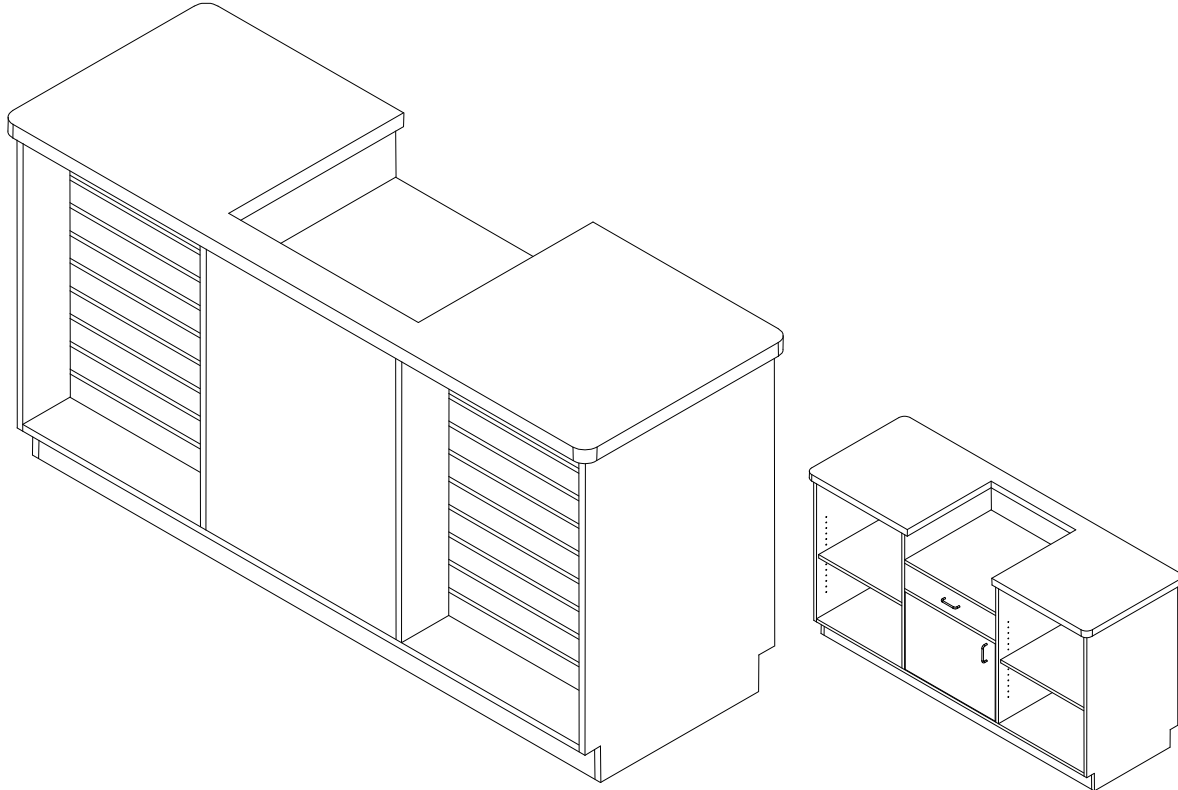

CASHWRAP

(Backside view)

MODEL #: CASH722438
OVERALL SIZE: 72W.24D.38H
PRICE RANGE: \$925-\$1,100

STANDARD FEATURES:

- Melamine, Laminate, Paint, or Stain
- Color per customer choice
- Laminate top
- Includes cash drawer & lower storage
- Finished Birch drawer interior
- Includes (2) adjustable shelves
- Wire pulls
- Lower cable access panels

ADDITIONAL OPTIONS:

- Width, depth, height modifications
- Reinforced slatwall inserts
- Cash drawer lock
- Slatwall hardware
- Solid surface or granite tops

Williamson Millworks

Your complete custom wood products source.