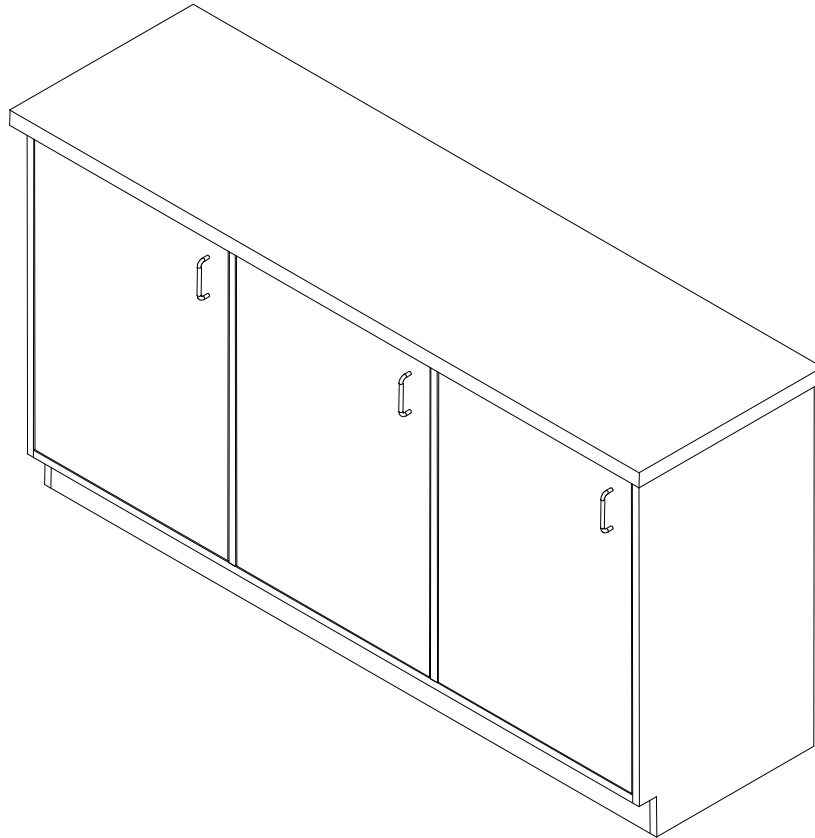

BACKWRAP

MODEL #: BKWR721838
OVERALL SIZE: 72W.18D.38H
PRICE RANGE: \$600-\$700

STANDARD FEATURES:

- Melamine, Laminate, Paint, or Stain
- Color per customer choice
- Laminate top
- Lower storage w/ (3) adjustable shelves
- Wire pulls