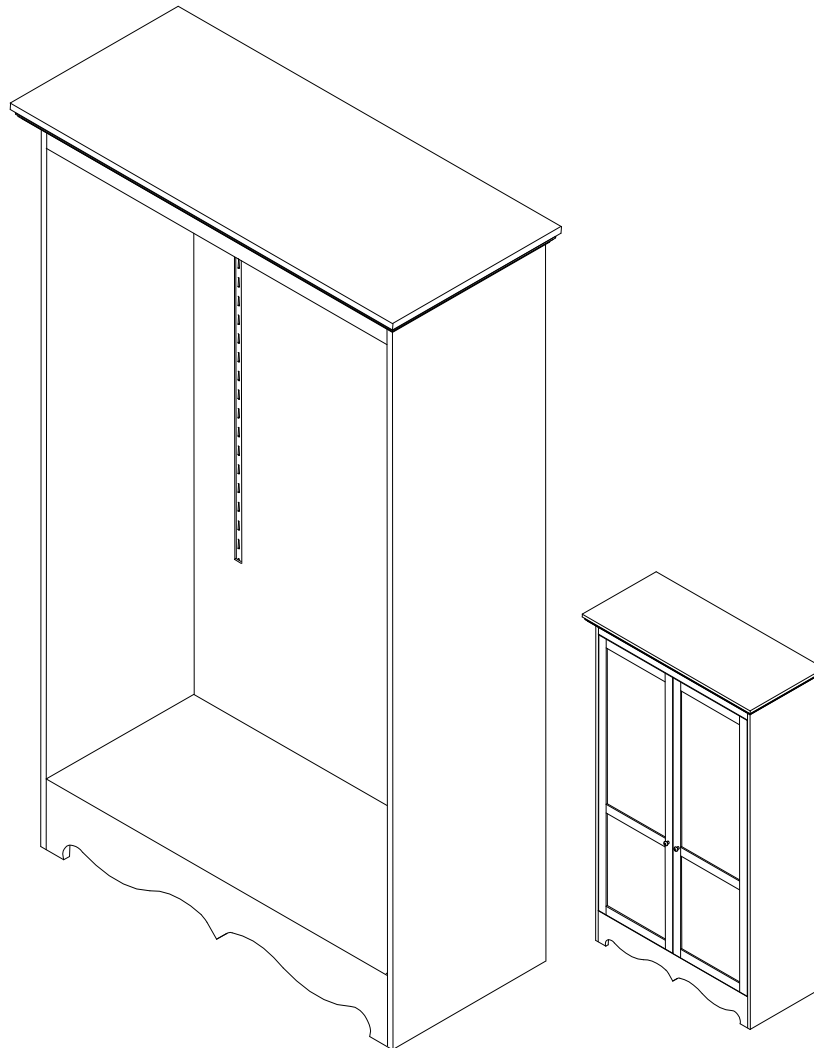

ARMOIRE

(Shown with optional doors)

MODEL #: ARMR482284
OVERALL SIZE: 48W.22D.84H
PRICE RANGE: \$815-\$960

STANDARD FEATURES:

- Melamine, Laminate, Paint, or Stain
- Color per customer choice
- Slotted standards in back

ADDITIONAL OPTIONS:

- Width, depth, height modifications
- Hinged doors
- Wood or glass shelves
- Slatwall back
- Standards/Slatwall hardware

Williamson Millworks

Your complete custom wood products source.