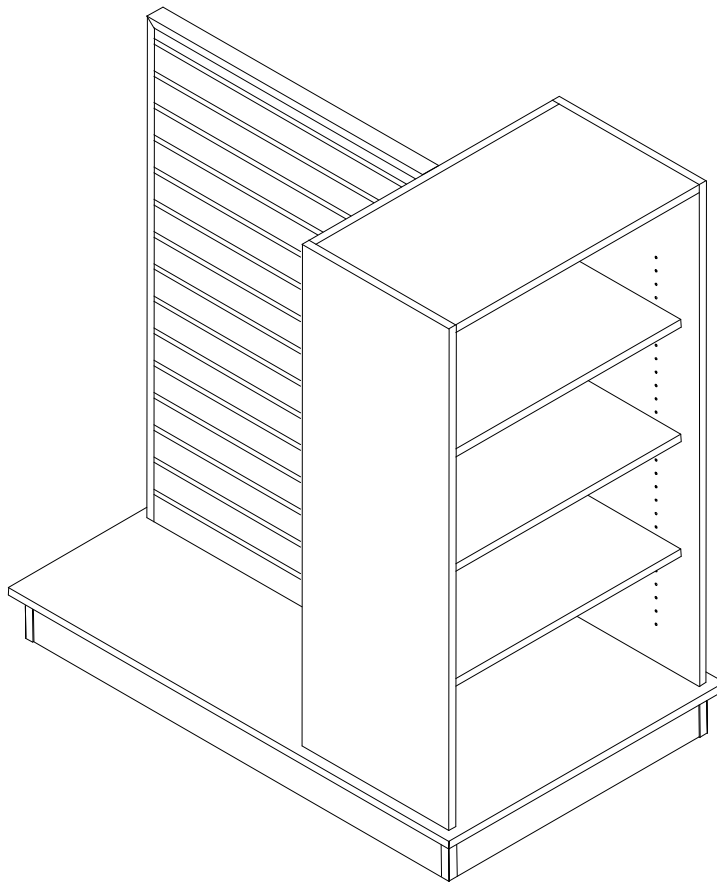

3-WAY BOOKCASE FIXTURE

MODEL #: 3WBK483052

OVERALL SIZE: 48W.30D.52H

BOOKCASE: 24W.16D.48H w/ 3 Adj. Shelves

PRICE RANGE: \$650-\$800

STANDARD FEATURES:

- Melamine, Laminate, Paint, or Stain
- Color per customer choice
- Slatwall panel both sides
- Hardwood trim
- 4" H plywood base w/ black laminate
- Base aluminum corner protectors