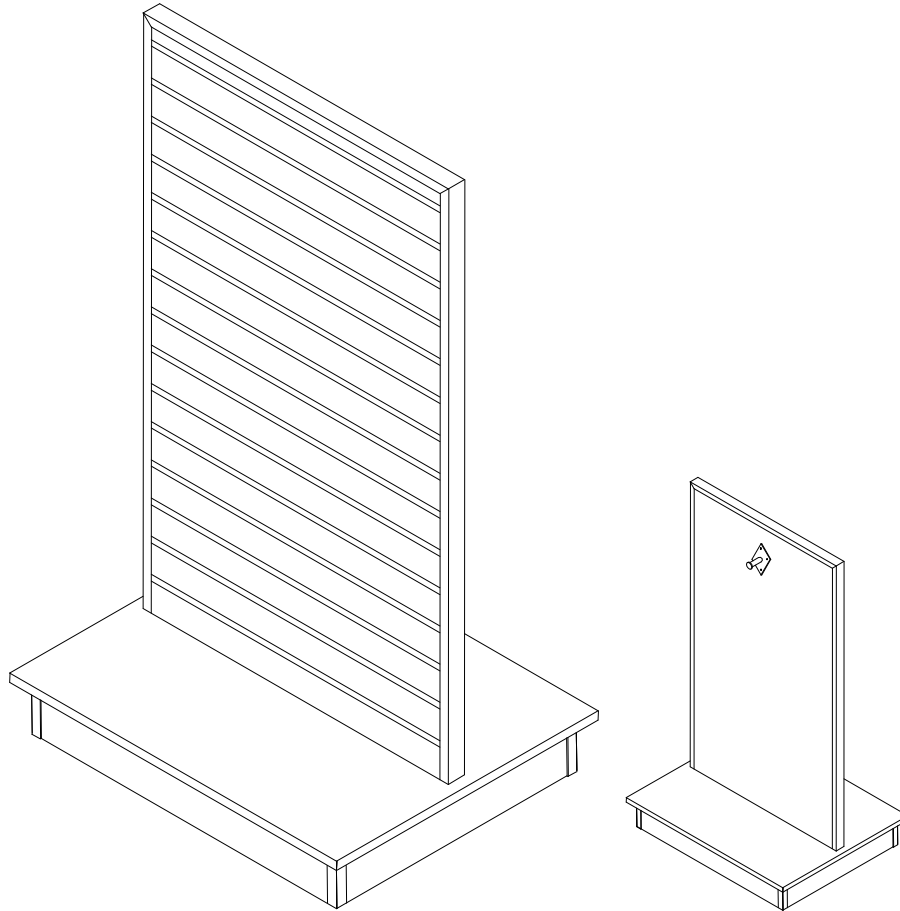

2-WAY FIXTURE

(Garment peg backside)

MODEL #: 2WAY302452
OVERALL SIZE: 30W.24D.52H
PRICE RANGE: \$375-\$440

STANDARD FEATURES:

- Melamine, Laminate, Paint, or Stain
- Color per customer choice
- Slatwall front w/ garment peg backside
- Hardwood trim
- 4" H plywood base w/ black laminate
- Base aluminum corner protectors

ADDITIONAL OPTIONS:

- Width, depth, height modifications
- Heavy-duty swivel casters w/ brakes
- Reinforced slatwall inserts
- Wood or glass shelves
- Slatwall hardware

Williamson Millworks

Your complete custom wood products source.